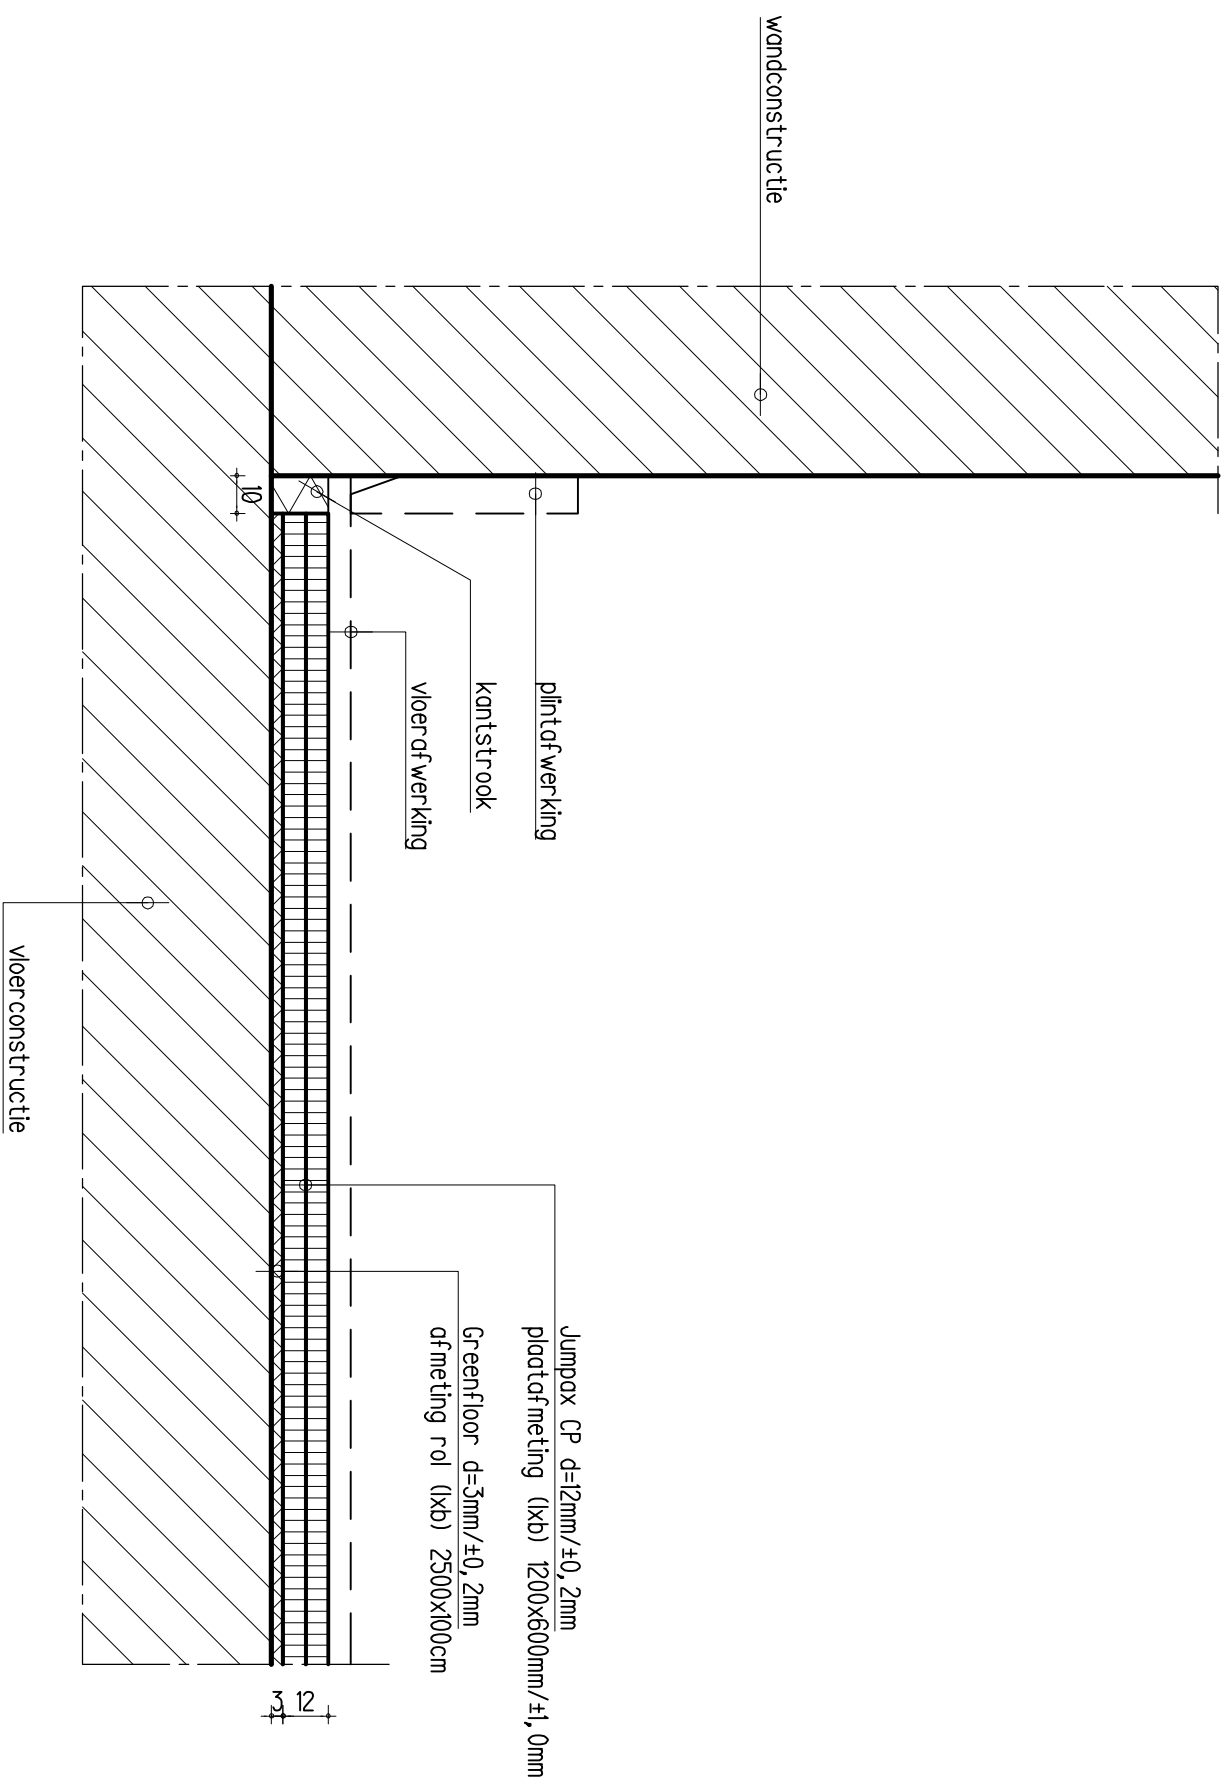

Jumpax CP + Greenfloor

schaal 1:2

unifloor
UNDERLAY SYSTEMS BV

Munsterstraat 24, 7418 EV Deventer
T+31(0)570 8555 33, F+31(0)570 8555 44
I: www.unifloor.nl, E:info@unifloor.nl