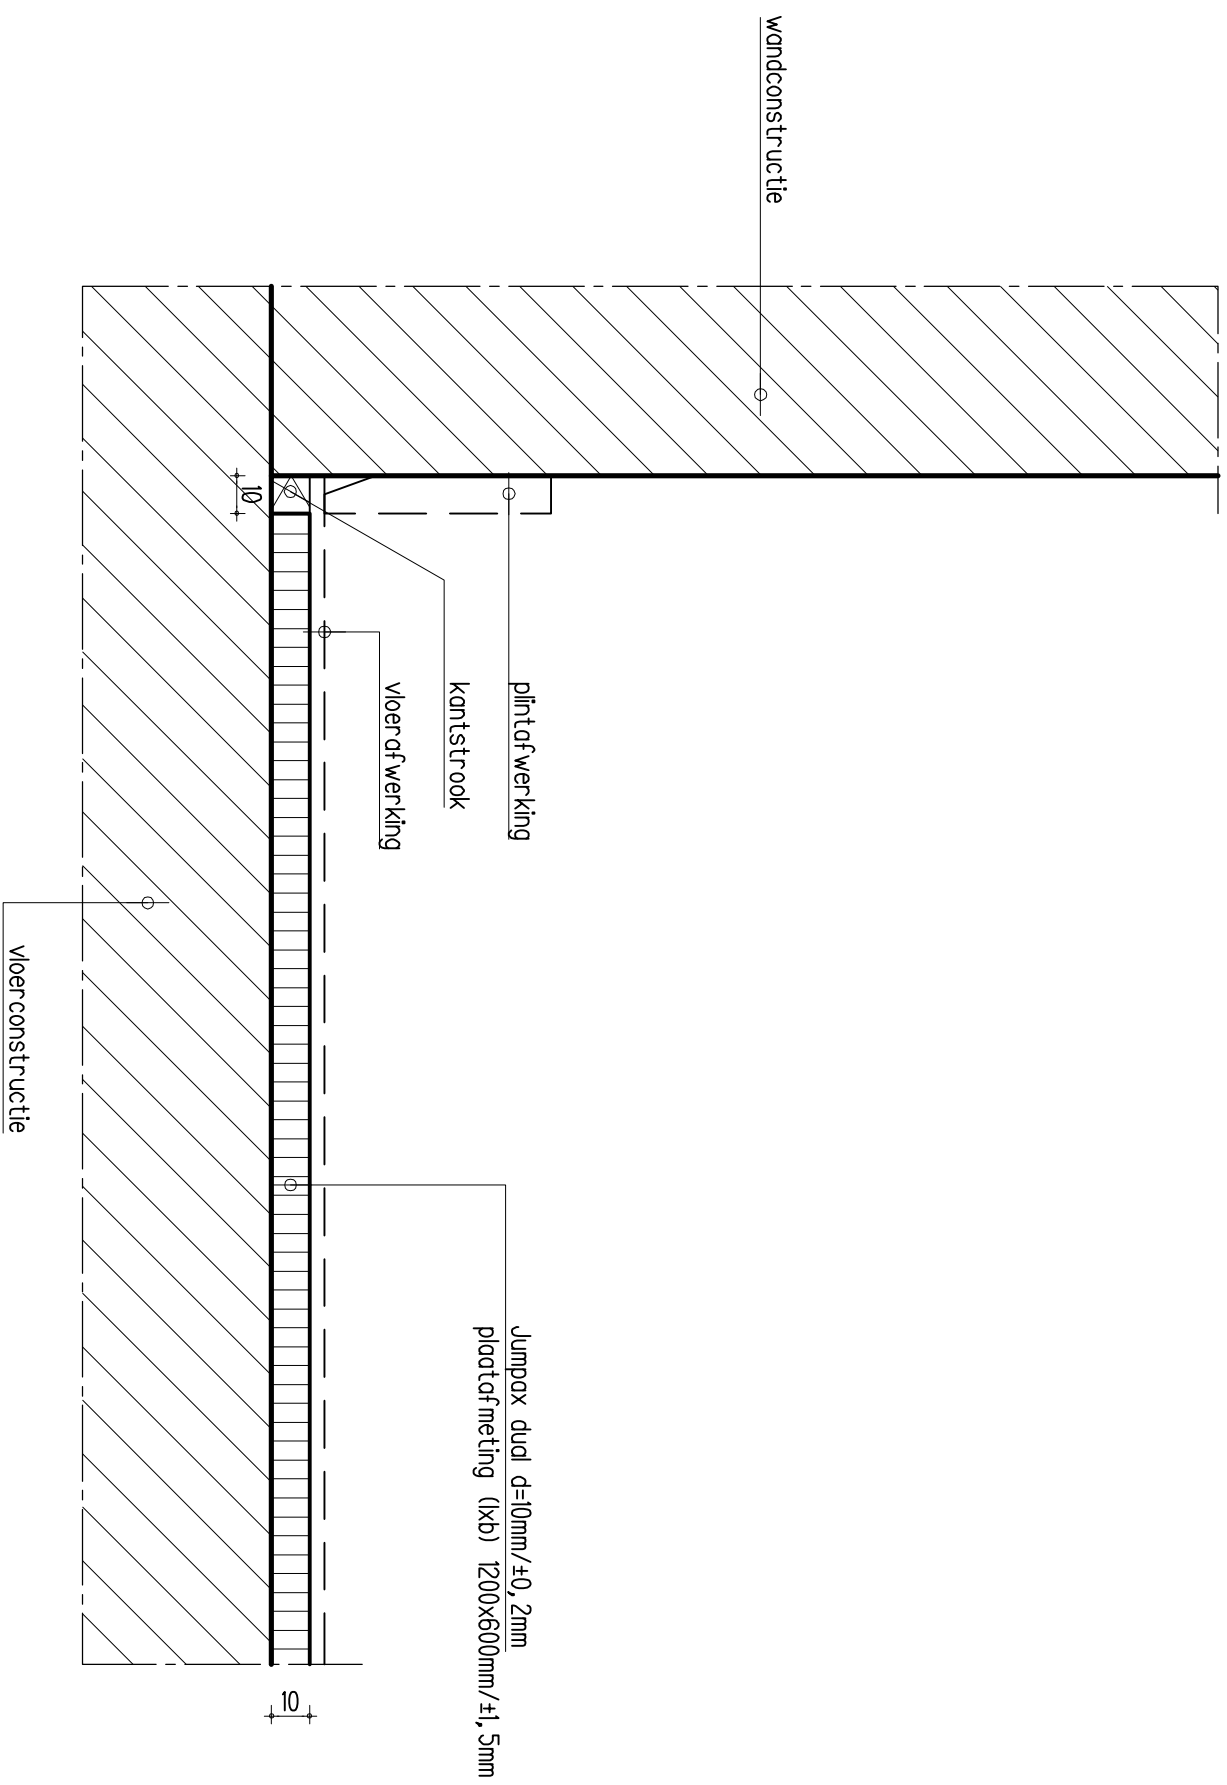

Jumpax dual

schaal 1:2

unifloor
UNDERLAY SYSTEMS BV

Munsterstraat 24, 7418 EV Deventer
T+31(0)570 8555 33, F+31(0)570 8555 44
I: www.unifloor.nl, E:info@unifloor.nl